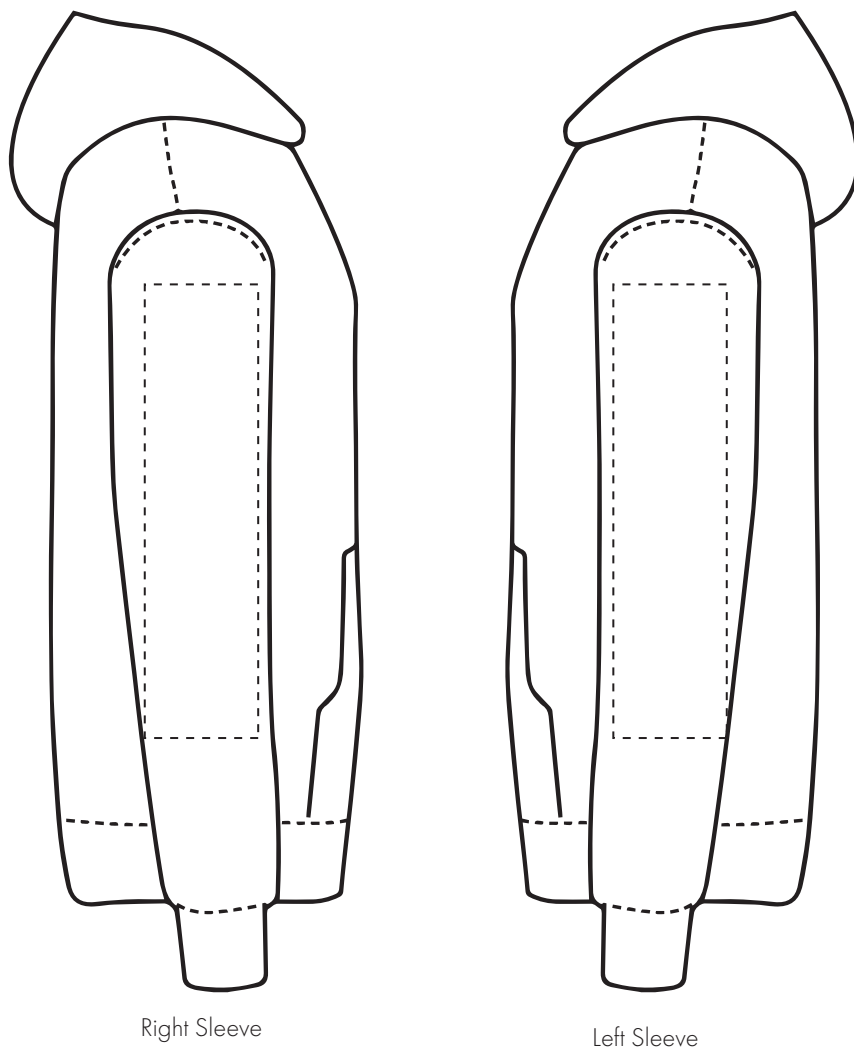

Your Ref:
Our Ref:

Quantity:
Version: 1

Product Code: HF0003
Product Colour: White

PRINTING CONCERNS: PRINT MAY DISCOLOUR

PRODUCT INFO: DUE TO THE NATURE OF THE PRODUCT THE PRINT POSITION MAY VARY BY 2 - 3 MM

PANTONE REFERENCE(S)

The dashed line is to demonstrate print area and will not appear on your printed item

- Colour 1
- Colour 1
- Colour 1
- Colour 1

ARTWORK SCALE 15%