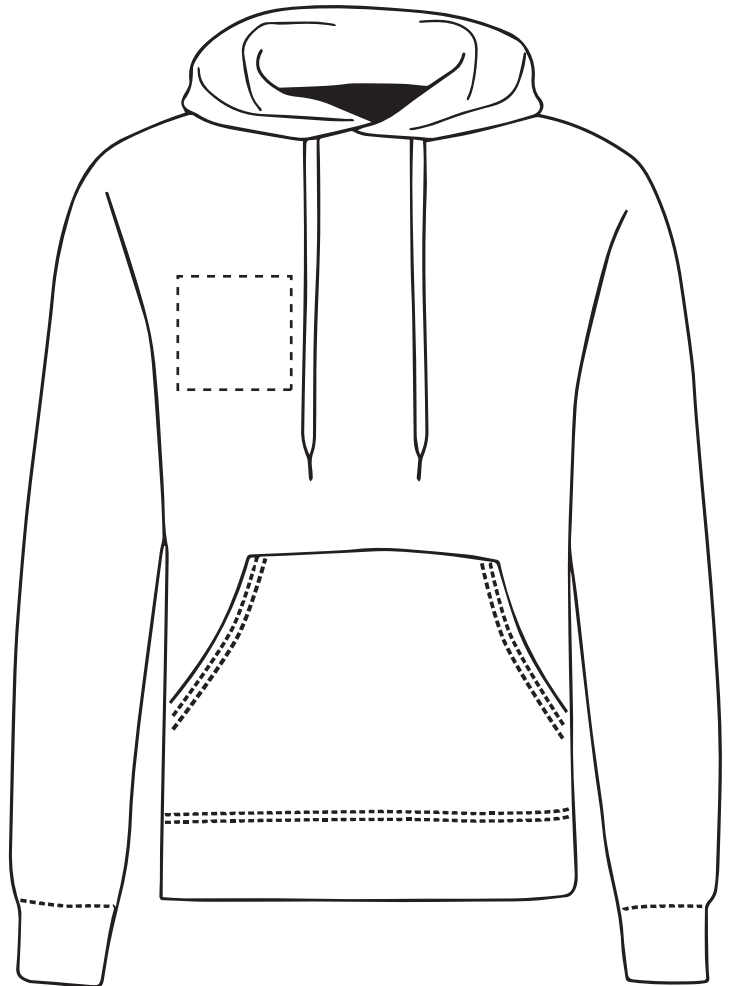

Your Ref:	Quantity:	Product Code: HF0003
Our Ref:	Version: 1	Product Colour: White

PRINTING CONCERNS: PRINT MAY DISCOLOUR

PRODUCT INFO: DUE TO THE NATURE OF THE PRODUCT THE PRINT POSITION MAY VARY BY 2 - 3 MM

PANTONE REFERENCE(S)

The dashed line is to demonstrate print area and will not appear on your printed item

- Colour 1
- Colour 1
- Colour 1
- Colour 1

ARTWORK SCALE 15%