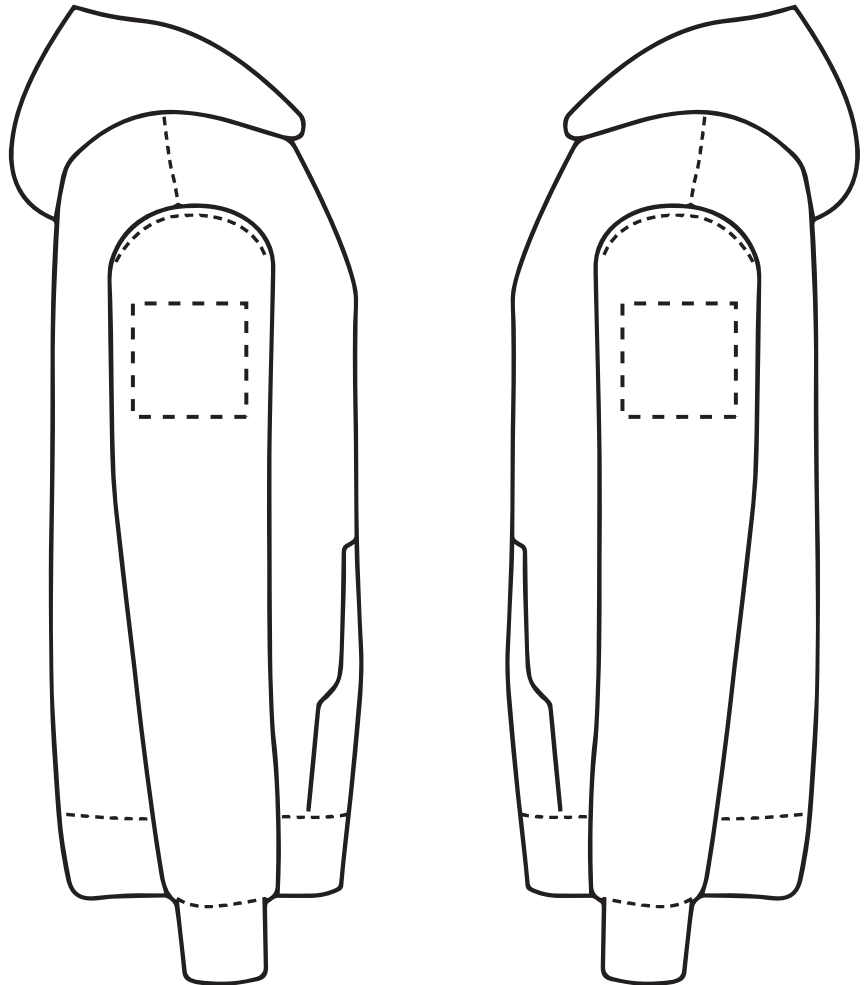

Left Sleeve

Your Ref:
Our Ref:

Quantity:
Version: 1

Product Code: HF0003
Product Colour: White

PRINTING CONCERNS: PRINT MAY DISCOLOUR

PRODUCT INFO: DUE TO THE NATURE OF THE PRODUCT THE PRINT POSITION MAY VARY BY 2 - 3 MM

PANTONE REFERENCE(S)

The dashed line is to demonstrate print area and will not appear on your printed item

- Colour 1
- Colour 1
- Colour 1
- Colour 1

ARTWORK SCALE 15%

Right Sleeve